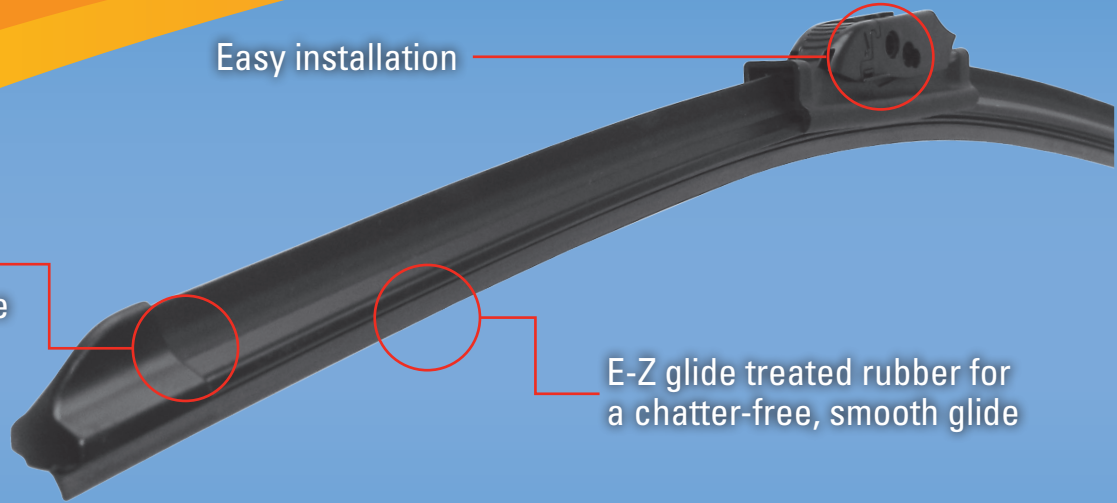

AccuVISION™

INSTALLATION INSTRUCTIONS

Aerodynamic, wind resistant frame

Easy installation

E-Z glide treated rubber for a chatter-free, smooth glide

WIPER ARM TYPES

HOOK (Large and Small) Swing Door Installation

PIN (Large and Small)

AccuVISION™

Easy installation

Aerodynamic,
wind resistant frame

E-Z glide treated rubber for
a chatter-free, smooth glide

BAYONET

SIDE PIN

PINCH TAB

PINCH TAB BUTTON