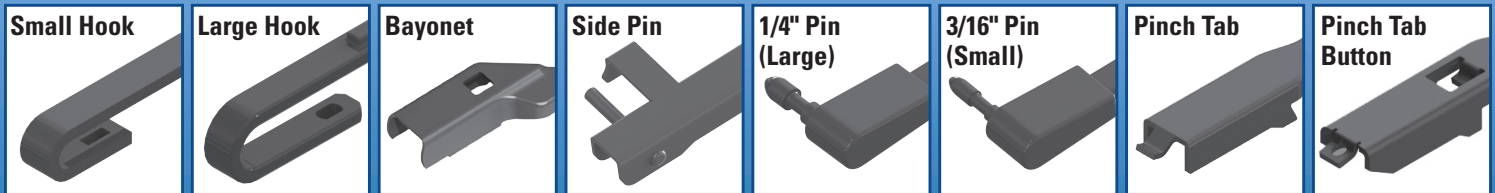

AccuVISION™

INSTALLATION INSTRUCTIONS

Aerodynamic, wind resistant frame

Easy installation

E-Z glide treated rubber for a chatter-free, smooth glide

WIPER ARM TYPES

HOOK (Large and Small) Swing Door Installation

PIN (Large and Small)

AccuVISION™

Easy installation

Aerodynamic,
wind resistant frame

E-Z glide treated rubber for
a chatter-free, smooth glide

BAYONET

SIDE PIN

PINCH TAB